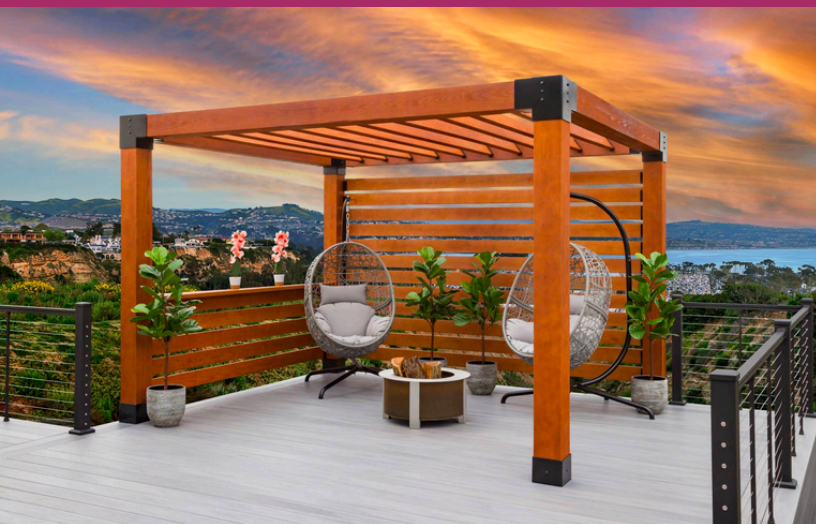

ICY FLAME

OUR SERVICE

PERGOLAS

Pergolas are more than just outdoor structures; they are gateways to a world of tranquility, charm, and natural beauty. With Icy Flame Pergolas, you can create the outdoor space you've always dreamed of, where you can relax, entertain, and savor the beauty of the great outdoors in style and comfort.

When you choose an Icy Flame Pergola, you're not just investing in a structure; you're investing in an experience. It's an opportunity to embrace the beauty of nature while basking in the luxury of a thoughtfully designed outdoor space. Discover the elegance and functionality that Icy Flame Pergolas can bring to your life.

1. **Aesthetic Appeal.**
2. **Shade and Comfort.**
3. **Versatility.**
4. **Quality Materials.**
5. **Green Practices**
6. **Installation and Support.**