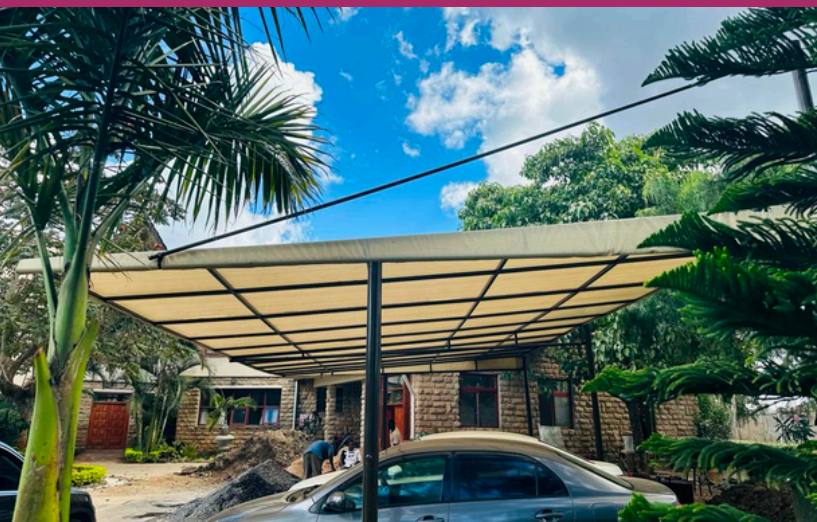

ICY FLAME

OUR SERVICE

CAR SHADES

In our modern, fast-paced world, our cars are more than just modes of transportation; they are an extension of our personalities and often a significant investment. The scorching sun, relentless rain, or the occasional snowfall can take a toll on your vehicle's finish and comfort. That's where our Car Shades step in.

Our Car Shades are more than just carports; they are a statement of elegance, offering a haven of coolness and shelter for your vehicle. Here are some key highlights:

1. **Protection from the Elements**
2. **Aesthetically Pleasing**
3. **Durable and Sturdy**
4. **Easy Installation**
5. **Customization**
6. **Eco-Friendly**

ICY FLAME

OUR SERVICE

PERGOLAS

Pergolas are more than just outdoor structures; they are gateways to a world of tranquility, charm, and natural beauty. With Icy Flame Pergolas, you can create the outdoor space you've always dreamed of, where you can relax, entertain, and savor the beauty of the great outdoors in style and comfort.