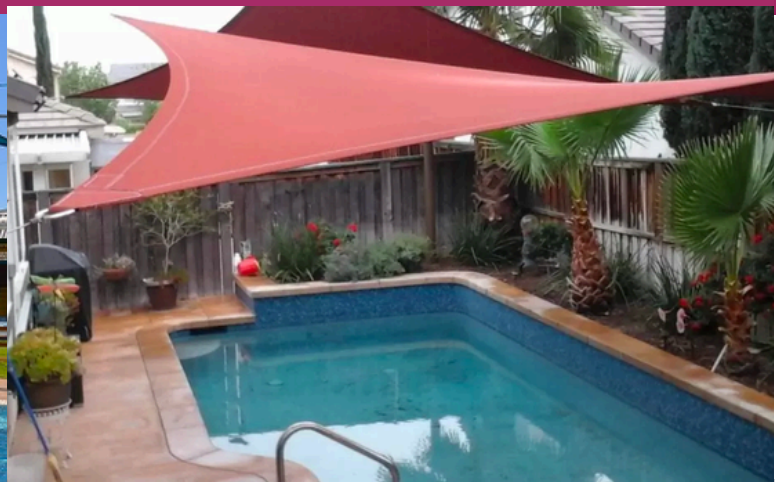

ICY FLAME

OUR SERVICE

POOL/ AQUATIC SHADES

With Icy Flame Tents and Pergolas, your pool and aquatic areas are transformed into comfortable, elegant retreats. Our Pool & Aquatic Shades are not just protective structures; they're gateways to stylish outdoor aquatic living, where comfort, aesthetics, and the joys of the water combine harmoniously.

Elevate your aquatic experience with our shade solutions, and dive into the world of comfort and style by the pool. Whether you're enjoying a leisurely swim or hosting a poolside gathering, our Pool & Aquatic Shades provide the perfect environment for memorable moments.

1. **Optimal Shade and Comfort**
2. **Elegance by the Water:**
3. **Customization.**
4. **Durable and Weather-Resistant.**
5. **Professional Installation.**
6. **Eco-Friendly.**